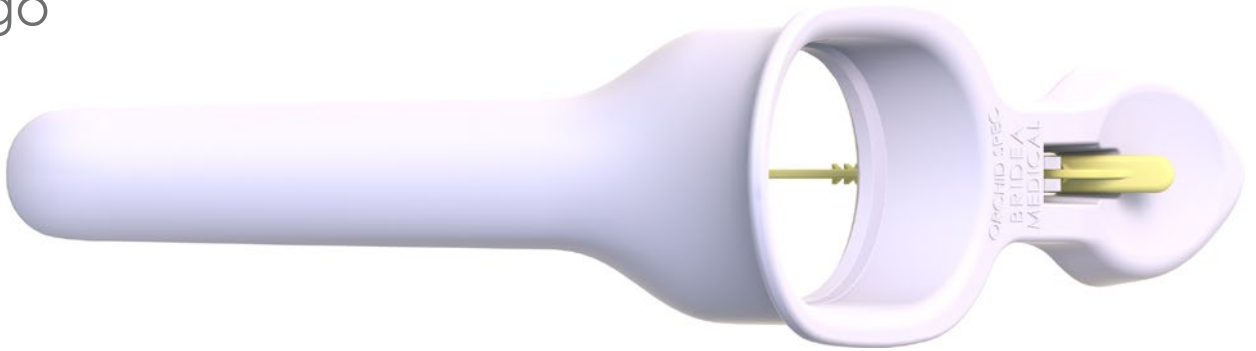

# Orchid Spec

the new speculum

● Virgo

● Medium

● Wide & ● Wide SX

● Long & ● Long SX

actual size (when printed on A4 without scaling)

[www.brideamedical.com](http://www.brideamedical.com) / @ [info@brideamedical.com](mailto:info@brideamedical.com) / ph +31 (0)20 8943 090