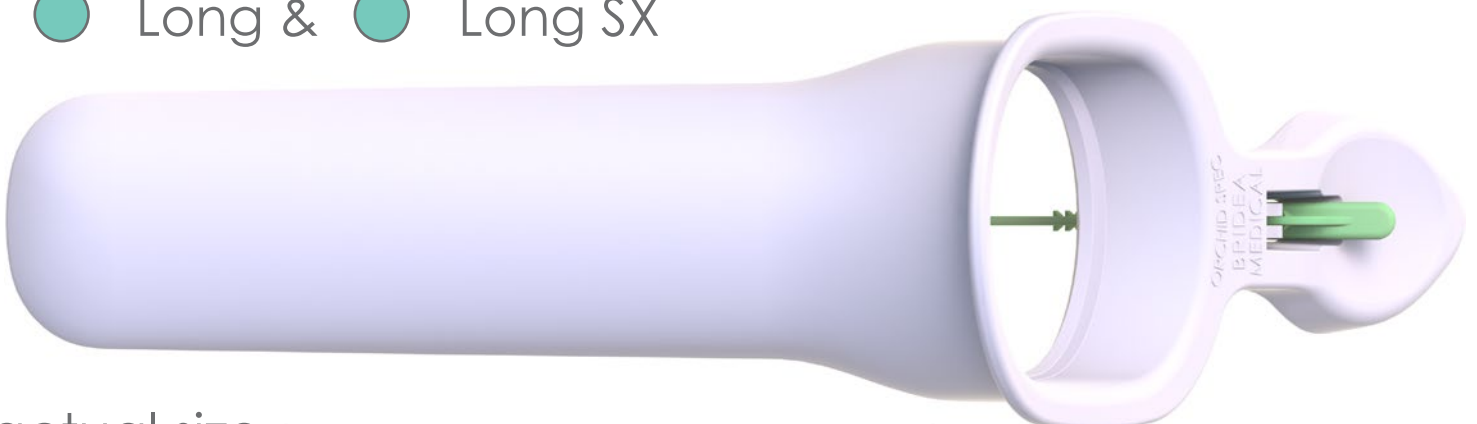

# Orchid Spec

the new speculum

● Virgo

● Medium

● Wide & ● Wide SX

● Long & ● Long SX

actual size (when printed on A4 without scaling)

[www.brideamedical.com](http://www.brideamedical.com) / @ [info@brideamedical.com](mailto:info@brideamedical.com) / ph +31 (0)20 8943 090