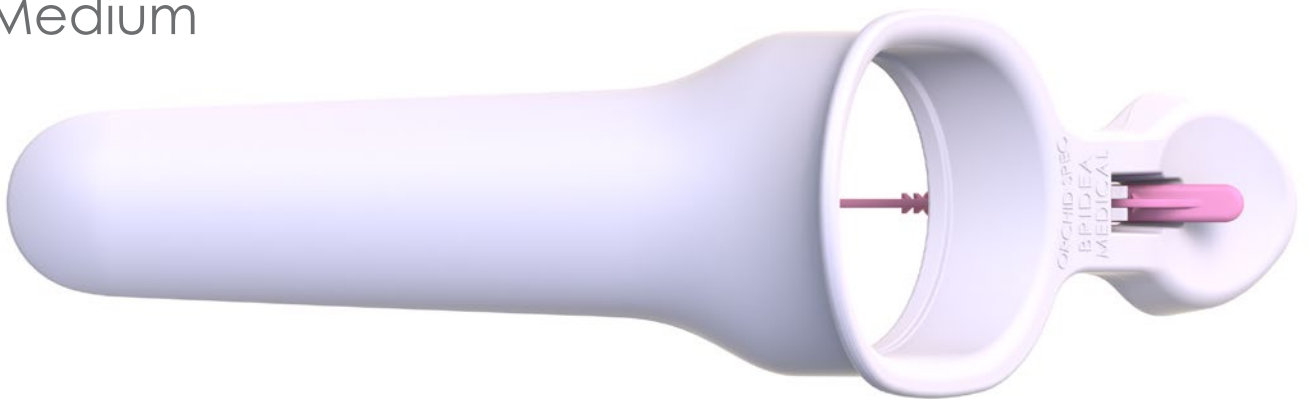

# Orchid Spec

the new speculum

● Virgo

● Medium

● Wide & ● Wide SX

● Long & ● Long SX

actual size (when printed on A4 without scaling)

[www.brideamedical.com](http://www.brideamedical.com) / @ [info@brideamedical.com](mailto:info@brideamedical.com) / ph +31 (0)20 8943 090