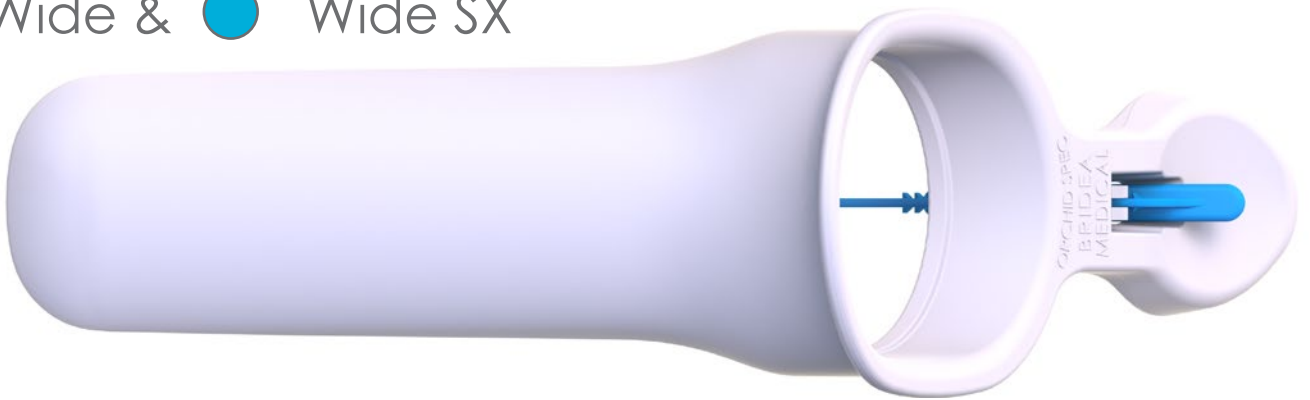

# Orchid Spec

the new speculum

● Virgo

● Medium

● Wide & ● Wide SX

● Long & ● Long SX

actual size (when printed on A4 without scaling)

[www.brideamedical.com](http://www.brideamedical.com) / @ [info@brideamedical.com](mailto:info@brideamedical.com) / ph +31 (0)20 8943 090